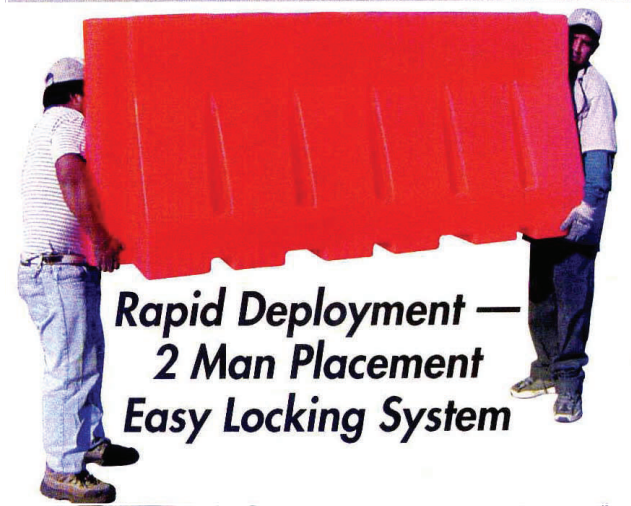

## Safety Barriers

- Portable Barriers that are water filled, cost effective and highly visible
- Easy installation
- Available in a variety of colours, configurations and sizes
- Durable Polyethylene with UV Inhibitors
- Ideal for Work Zone Protection and Traffic flow
- Fade resistant
- Stackable space saving design for shipping and storing

**Guardian™ Safety Barriers and Barricades are available in an array of sizes and colors. Each unit may be personalized with logos, special signs, or reflective tape. Guardian™ Safety Barriers are easily installed where safety and security are key.**